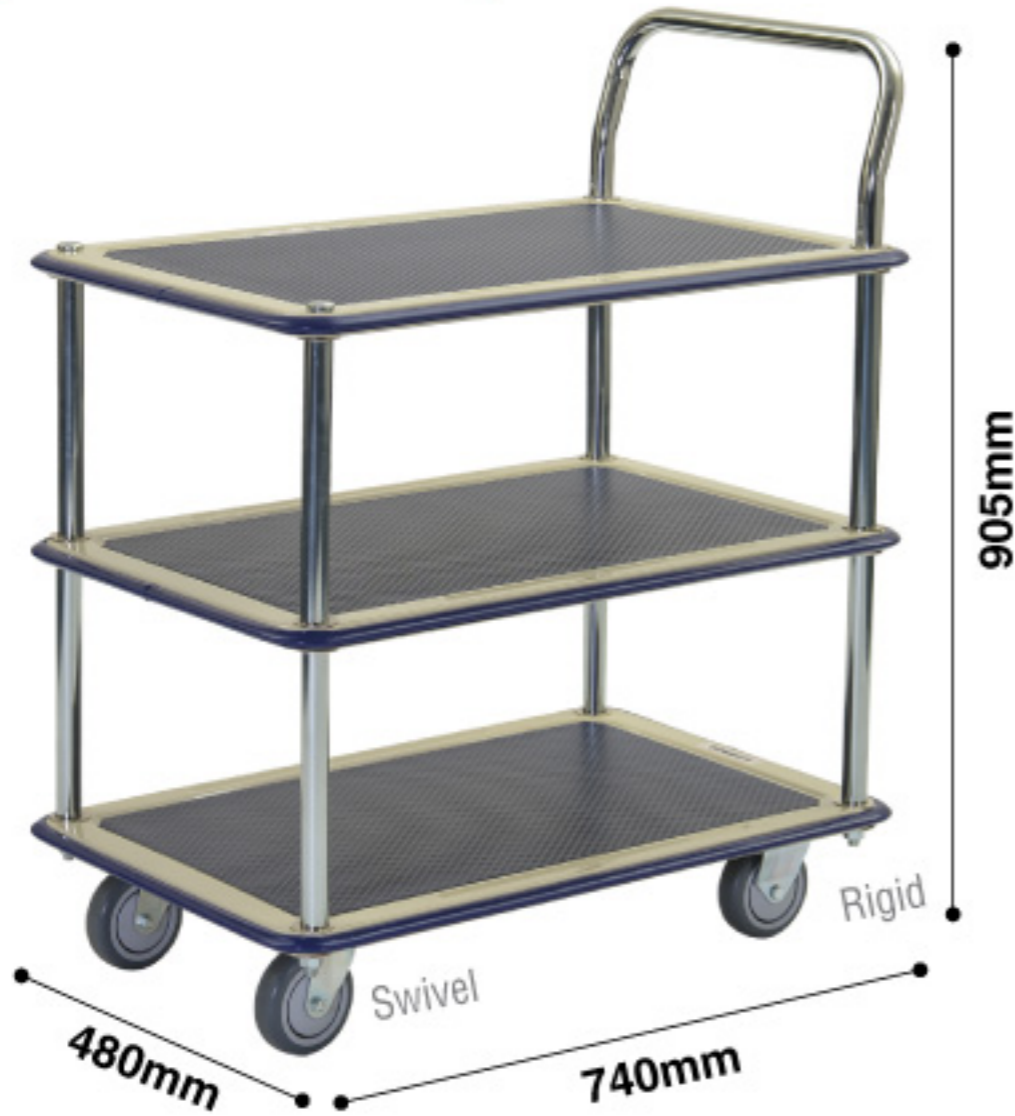

3 SHELF 1 HANDLE TROLLEY

Metal Trolley
200KG

Product Code	KMT 314
Dimension (mm)	480W x 740L x 905H
Capacity (kg)	200
Castor Wheel (mm)	Ø100 Grey TPR wheel 2 swivel & 2 rigid
N.W. (kg)	24.5
Meas. (m ³)	0.06

Features

- 200kg load capacity
- All-round bumper helps protect walls and furniture
- 1" tubular steel handles
- Rubber sliding-resistance pad on the platform
- 4 Casters with 4 inches diameter: 2 swivels and 2 rigid

Metal Trolley
300KG

Product Code	KMT 315
Dimension (mm)	590W x 890L x 965H
Capacity (kg)	300
Castor Wheel (mm)	Ø125 Grey TPR wheel 2 swivel & 2 rigid
N.W. (kg)	42
Meas. (m ³)	0.111

Features

- 300kg load capacity
- All-round bumper helps protect walls and furniture
- 1" tubular steel handles
- Rubber sliding-resistance pad on the platform
- 4 Casters with 5 inches diameter: 2 swivels and 2 rigid