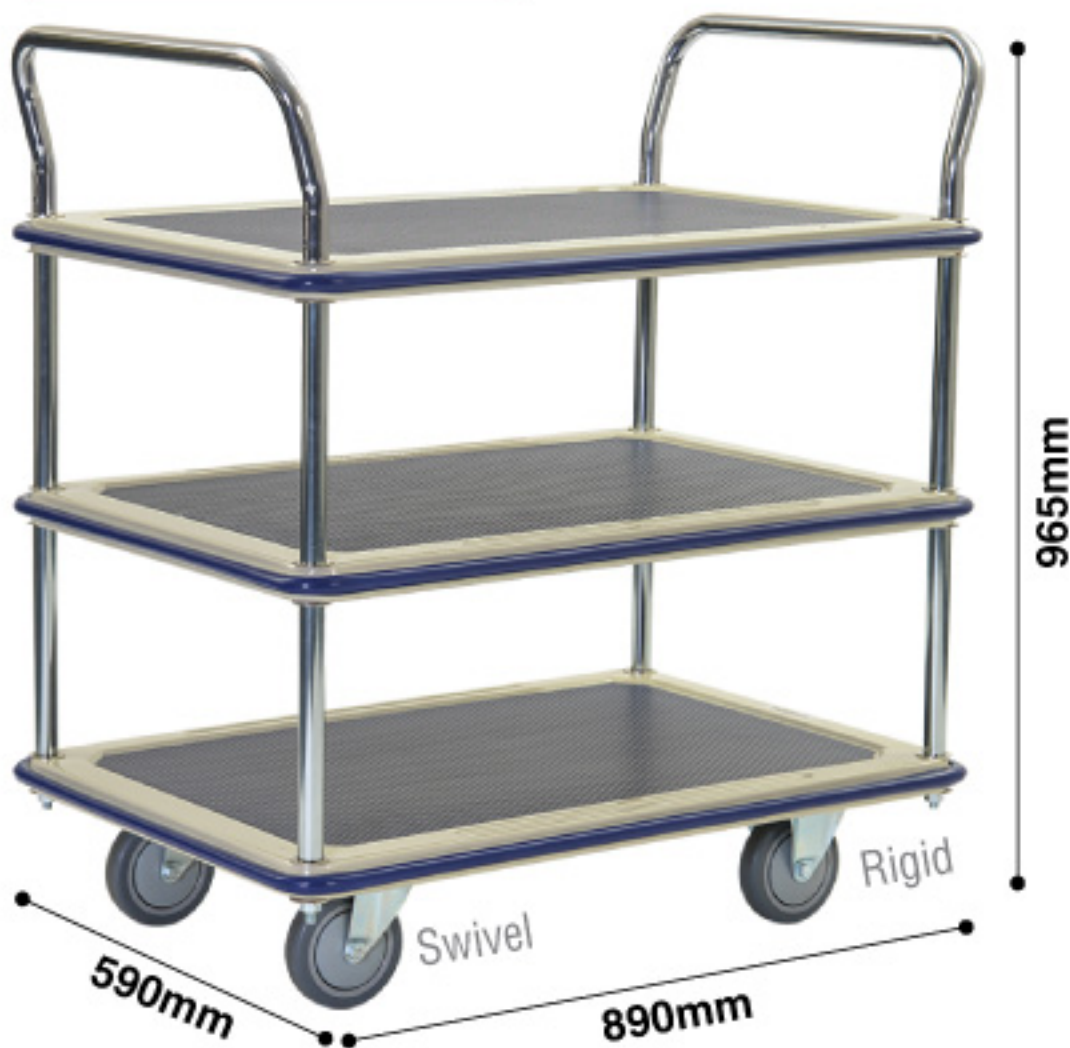

3 SHELF 2 HANDLE TROLLEY

Metal Trolley
200KG

Product Code	KMT 324
Dimension (mm)	480W x 740L x 905H
Capacity (kg)	200
Castor Wheel (mm)	Ø100 Grey TPR wheel 2 swivel & 2 rigid
N.W. (kg)	24.5
Meas. (m ³)	0.05

Features

- ↳ 200kg load capacity
- ↳ All-round bumper helps protect walls and furniture
- ↳ 1" tubular steel handles
- ↳ Rubber sliding-resistance pad on the platform
- ↳ 4 Casters with 4 inches diameter: 2 swivels and 2 rigid

Metal Trolley
300KG

Product Code	KMT 325
Dimension (mm)	590W x 890L x 965H
Capacity (kg)	300
Castor Wheel (mm)	Ø125 Grey TPR wheel 2 swivel & 2 rigid
N.W. (kg)	42
Meas. (m ³)	0.111

Features

- ↳ 300kg load capacity
- ↳ All-round bumper helps protect walls and furniture
- ↳ 1" tubular steel handles
- ↳ Rubber sliding-resistance pad on the platform
- ↳ 4 Casters with 5 inches diameter: 2 swivels and 2 rigid