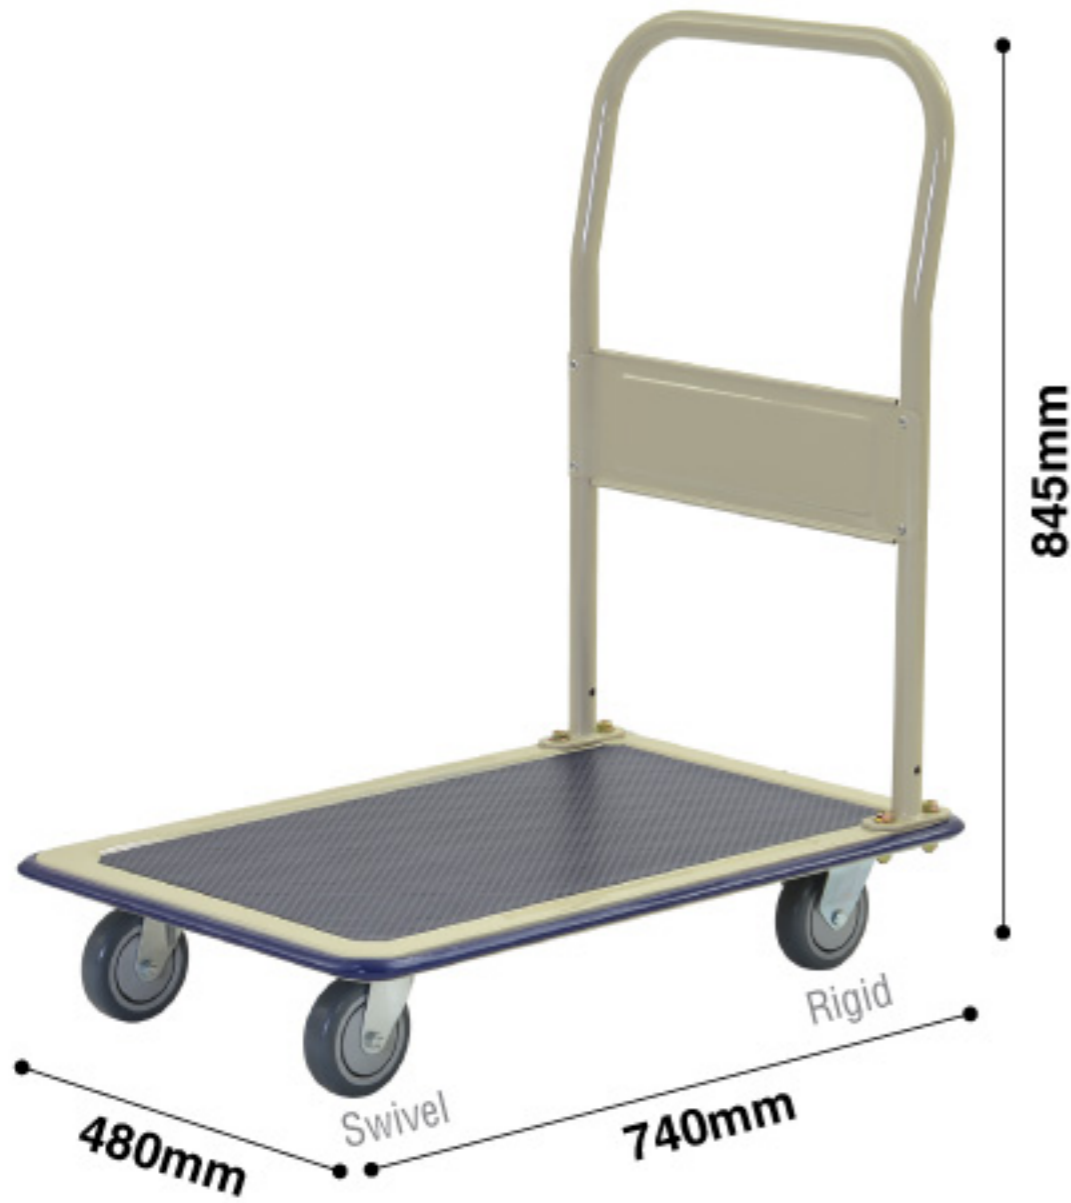

# FIXED HANDLE PLATFORM TROLLEY

## Metal Trolley 200KG

Product Code	<b>KMT 114</b>
Dimension (mm)	480W x 740L x 845H
Capacity (kg)	200
Castor Wheel (mm)	Ø100 Grey TPR wheel 2 swivel & 2 rigid
N.W. (kg)	11.6
Meas. (m <sup>3</sup> )	0.046

### Features

- ↳ 200kg load capacity
- ↳ All-round bumper helps protect walls and furniture
- ↳ 1" tubular steel handles
- ↳ Rubber sliding-resistance pad on the platform
- ↳ 4 Casters with 4 inches diameter: 2 swivels and 2 rigid

### Features

- ↳ 300kg load capacity
- ↳ All-round bumper helps protect walls and furniture
- ↳ 1" tubular steel handles
- ↳ Rubber sliding-resistance pad on the platform
- ↳ 4 Casters with 5 inches diameter: 2 swivels and 2 rigid