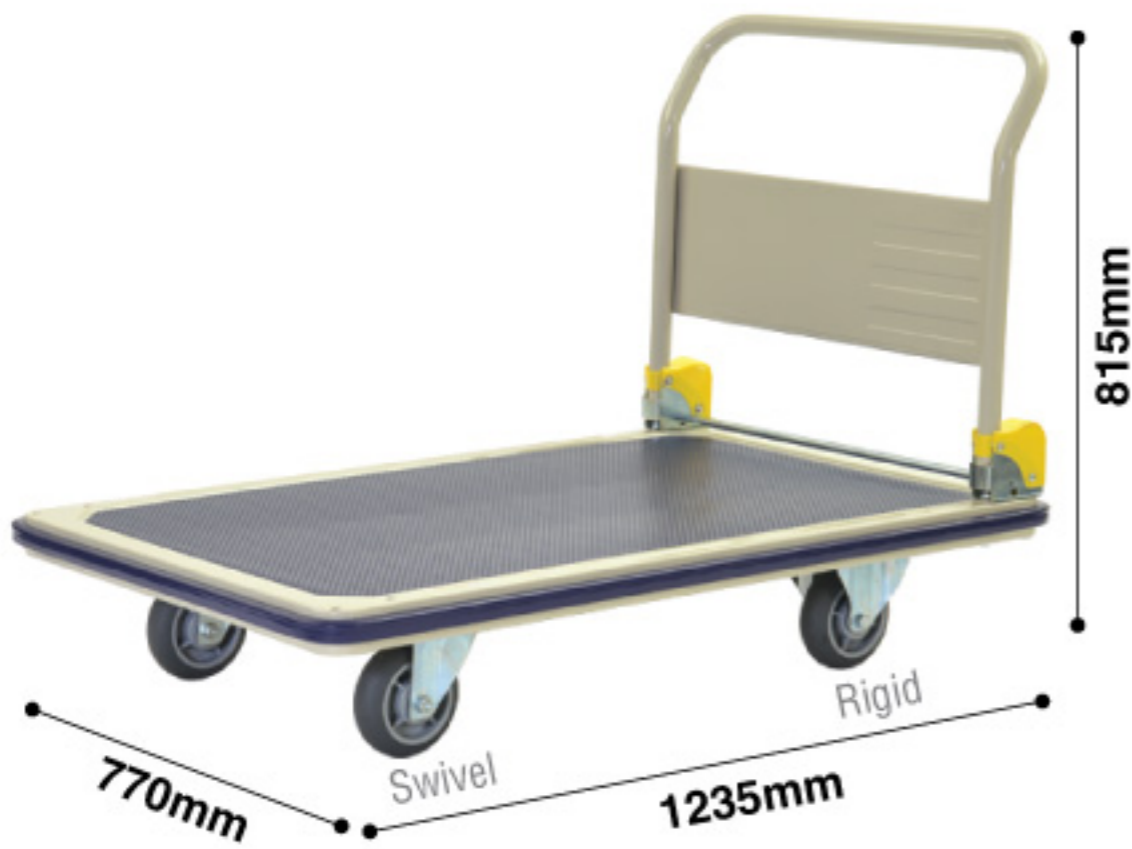

FOLDABLE HANDLE PLATFORM TROLLEY

Metal Trolley 400KG

Product Code	KMT 136
Dimension (mm)	770W x 1235L x 815H
Capacity (kg)	400
Castor Wheel (mm)	Ø150 Grey TPR wheel 2 swivel & 2 rigid
N.W. (kg)	43
Meas. (m ³)	0.19

Features

- 400kg load capacity
- All-round bumper helps protect walls and furniture
- 1" tubular steel handles
- Foldable handles
- Rubber sliding-resistance pad on the platform
- 4 Castors with 6 inches diameter: 2 swivels and 2 rigid

Metal Trolley 500KG

Product Code	KMT 138
Dimension (mm)	770W x 1235L x 875H
Capacity (kg)	500
Castor Wheel (mm)	Ø200 Grey TPR wheel 2 swivel & 2 rigid
N.W. (kg)	46
Meas. (m ³)	0.19

Features

- 500kg load capacity
- All-round bumper helps protect walls and furniture
- 1" tubular steel handles
- Foldable handles
- Rubber sliding-resistance pad on the platform
- 4 Castors with 8 inches diameter: 2 swivels and 2 rigid