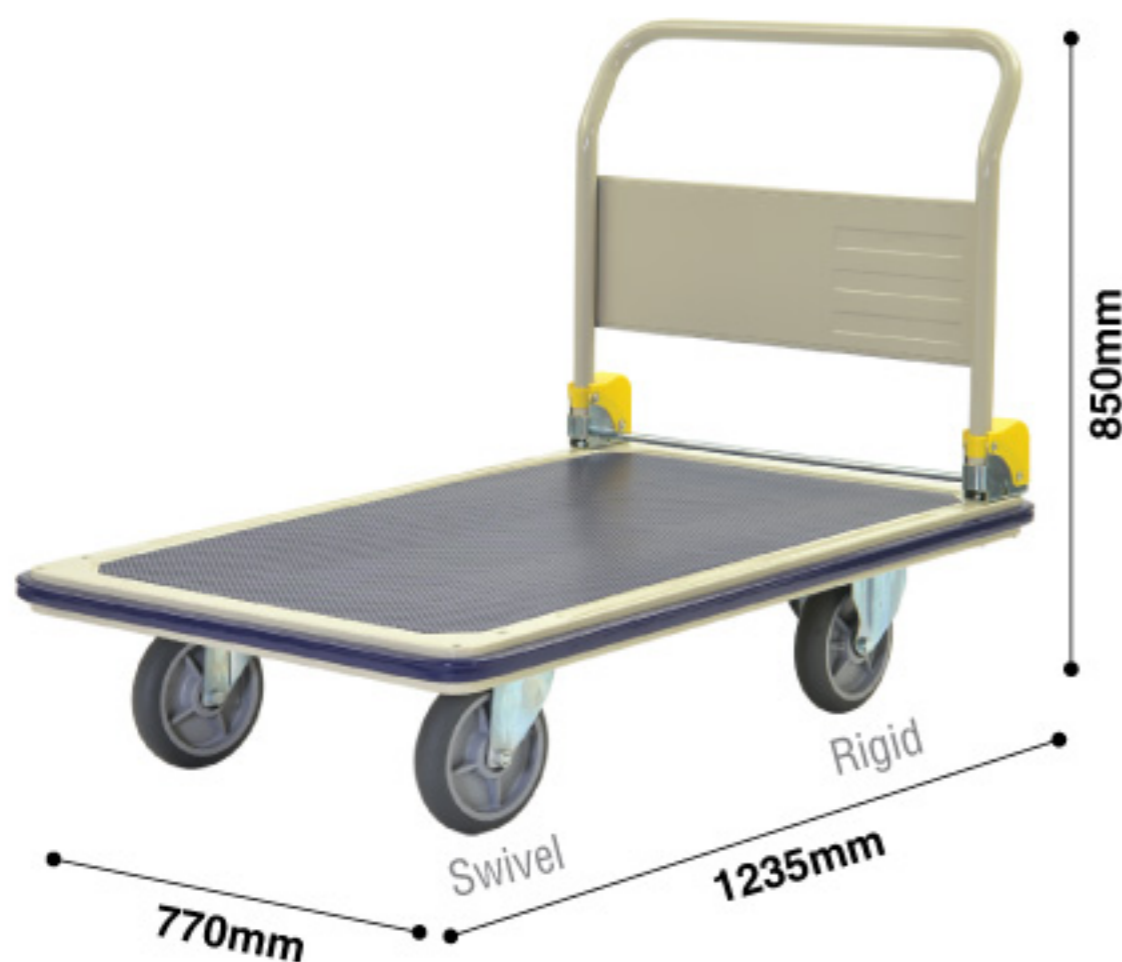

FOLDABLE HANDLE PLATFORM TROLLEY

Metal Trolley 400KG

Product Code	KMT 136
Dimension (mm)	770W x 1235L x 815H
Capacity (kg)	400
Castor Wheel (mm)	Ø150 Grey TPR wheel 2 swivel & 2 rigid
N.W. (kg)	43
Meas. (m ³)	0.19

Features

- 400kg load capacity
- All-round bumper helps protect walls and furniture
- 1" tubular steel handles
- Foldable handles
- Rubber sliding-resistance pad on the platform
- 4 Castors with 6 inches diameter: 2 swivels and 2 rigid

Metal Trolley 500KG

Product Code	KMT 138
Dimension (mm)	770W x 1235L x 875H
Capacity (kg)	500
Castor Wheel (mm)	Ø200 Grey TPR wheel 2 swivel & 2 rigid
N.W. (kg)	46
Meas. (m ³)	0.19

Features

- 500kg load capacity
- All-round bumper helps protect walls and furniture
- 1" tubular steel handles
- Foldable handles
- Rubber sliding-resistance pad on the platform
- 4 Castors with 8 inches diameter: 2 swivels and 2 rigid