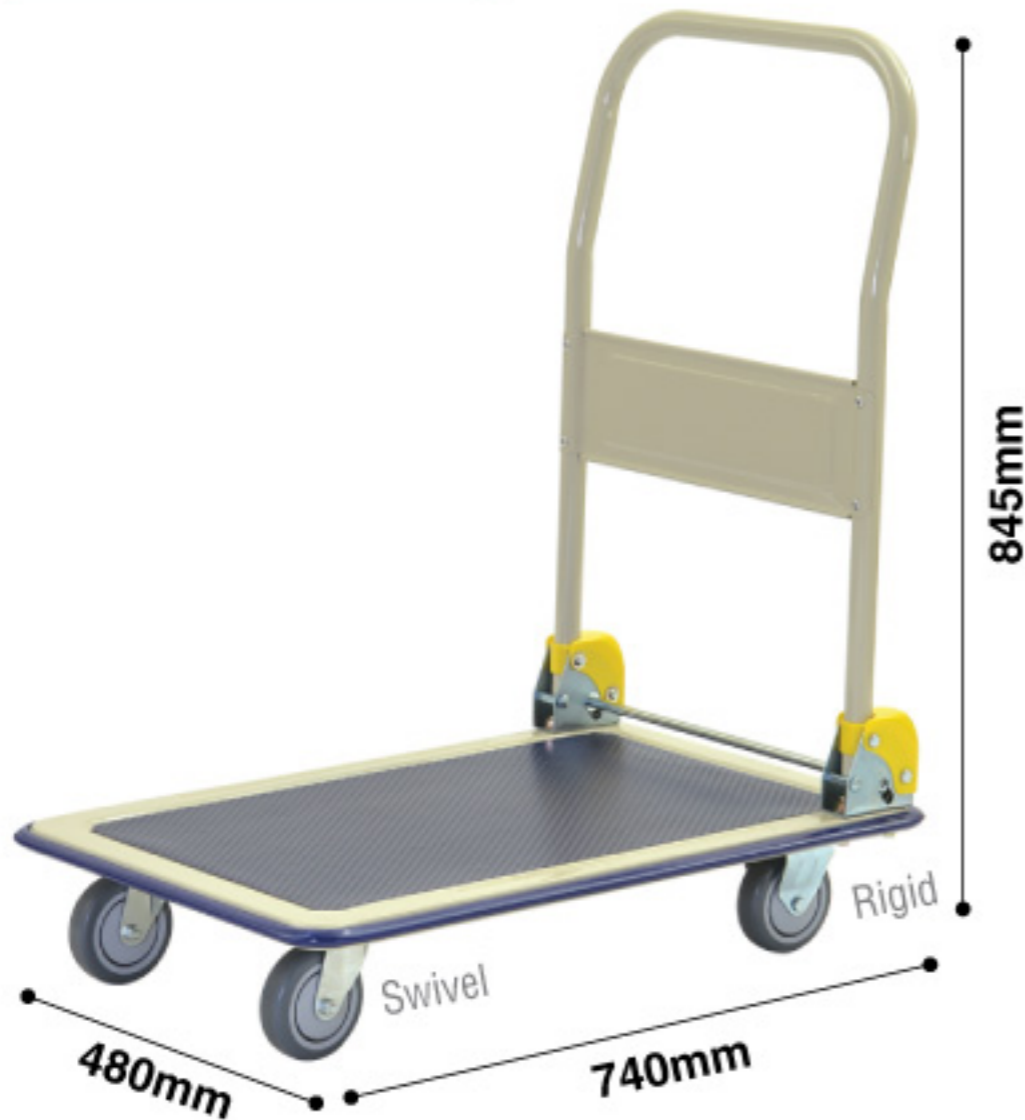

# FOLDABLE HANDLE PLATFORM TROLLEY

Metal Trolley  
**200KG**

Product Code	<b>KMT 134</b>
Dimension (mm)	480W x 740L x 845H
Capacity (kg)	200
Castor Wheel (mm)	Ø100 Grey TPR wheel 2 swivel & 2 rigid
N.W. (kg)	11.6
Meas. (m <sup>3</sup> )	0.046

### Features

- ↳ 200kg load capacity
- ↳ All-round bumper helps protect walls and furniture
- ↳ 1" tubular steel handles
- ↳ Foldable handles
- ↳ Rubber sliding-resistance pad on the platform
- ↳ 4 Casters with 4 inches diameter: 2 swivels and 2 rigid

Metal Trolley  
**300KG**

Product Code	<b>KMT 135</b>
Dimension (mm)	590W x 890L x 840H
Capacity (kg)	300
Castor Wheel (mm)	Ø125 Grey TPR wheel 2 swivel & 2 rigid
N.W. (kg)	19
Meas. (m <sup>3</sup> )	0.074

### Features

- ↳ 300kg load capacity
- ↳ All-round bumper helps protect walls and furniture
- ↳ 1" tubular steel handles
- ↳ Foldable handles
- ↳ Rubber sliding-resistance pad on the platform
- ↳ 4 Casters with 5 inches diameter: 2 swivels and 2 rigid