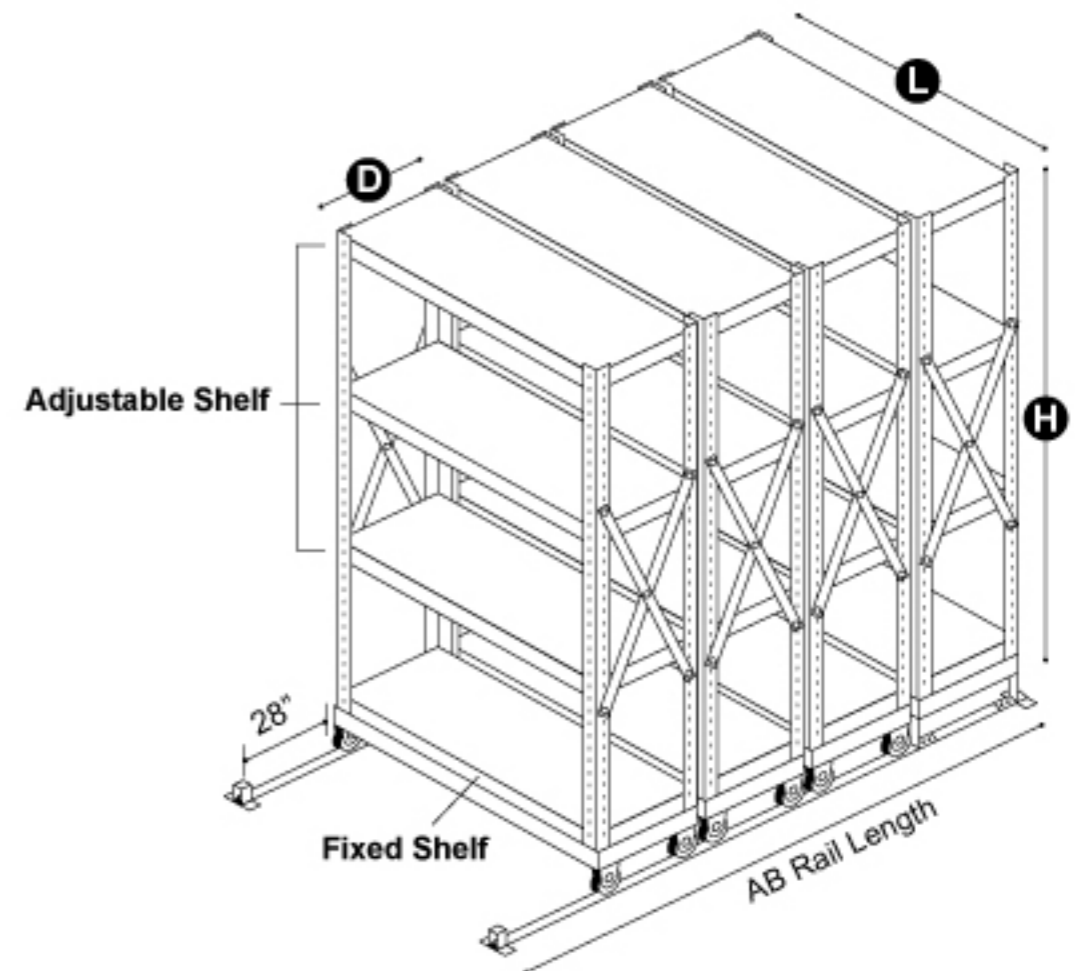

ideal for space

4 BAY

### Mobile Boltless Rack

Height (In.)	72 , 84 , 96			
Depth (In.)	16	18	24	
<b>AB Rail Total Length (In.)</b>				
Bay	4	98	106	131
	5	116	126	156
	6	133	146	182
Length (In.)	36			
Shelve Level	3 (Adjustable) + 1 (Fixed)			
Decking Material	High Density Fiber Board			
Loading Capacity	Max. 300 kg/bay			
Colour	Black			

- Mobile boltless rack systems maximize existing storage space.
- Eliminating aisles and compact several boltless rack into a much smaller amount of space.
- The systems provide highest possible density for storing files and other documentary.
- Every single bay come with 3 pieces adjustable shelve.