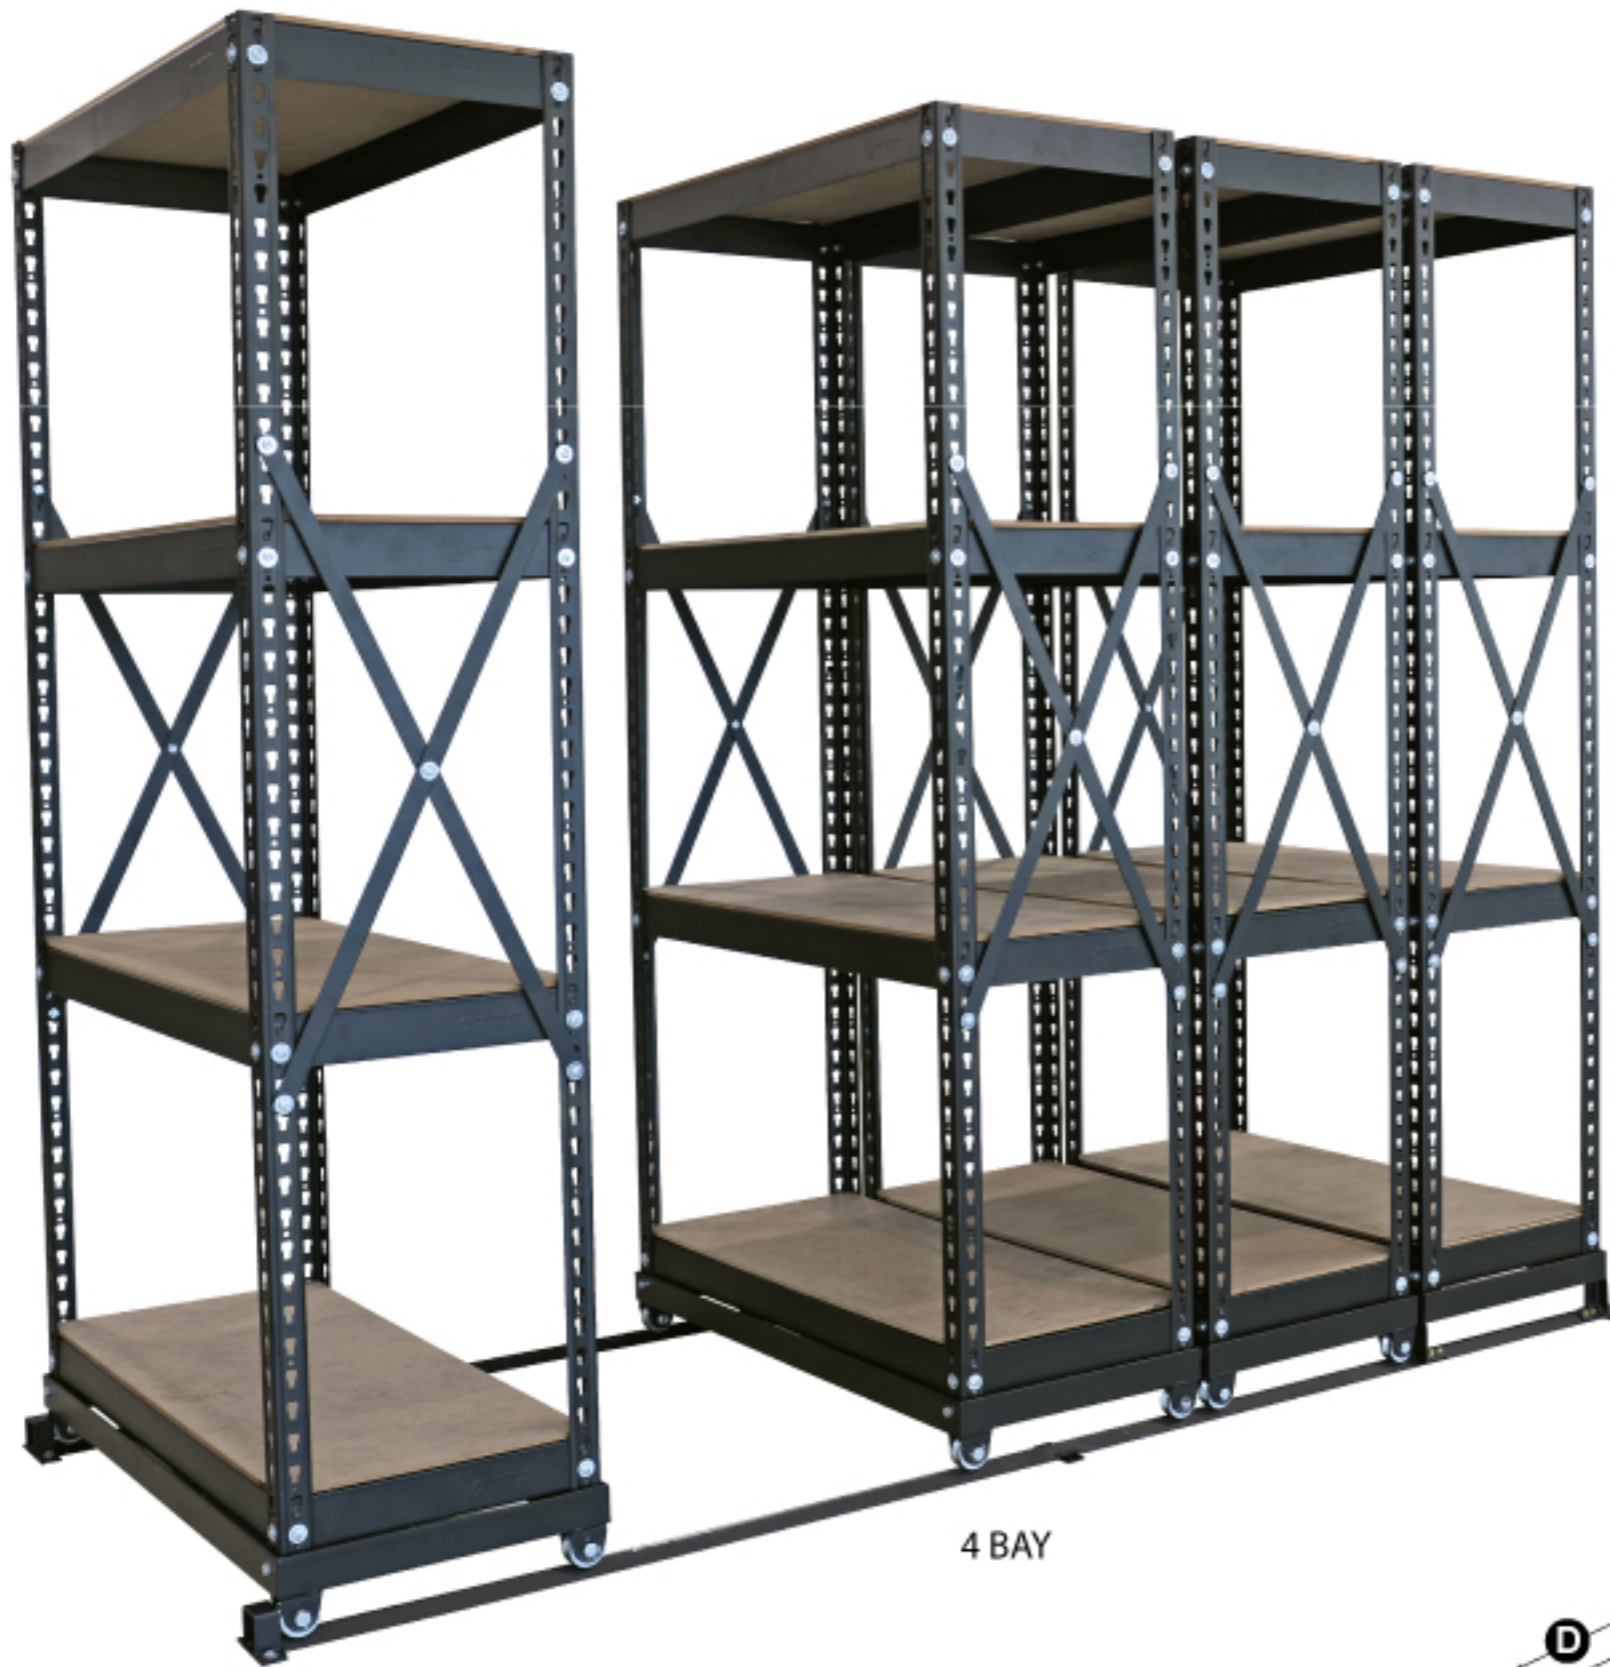

ideal for space

4 BAY

### Mobile Boltless Rack

Height (In.)	72 , 84 , 96			
Depth (In.)	16	18	24	
<b>AB Rail Total Length (In.)</b>				
Bay	4	98	106	131
	5	116	126	156
	6	133	146	182
Length (In.)	36			
Shelve Level	3 (Adjustable) + 1 (Fixed)			
Decking Material	High Density Fiber Board			
Loading Capacity	Max. 300 kg/bay			
Colour	Black			

- Mobile boltless rack systems maximize existing storage space.
- Eliminating aisles and compact several boltless rack into a much smaller amount of space.
- The systems provide highest possible density for storing files and other documentary.
- Every single bay come with 3 pieces adjustable shelve.