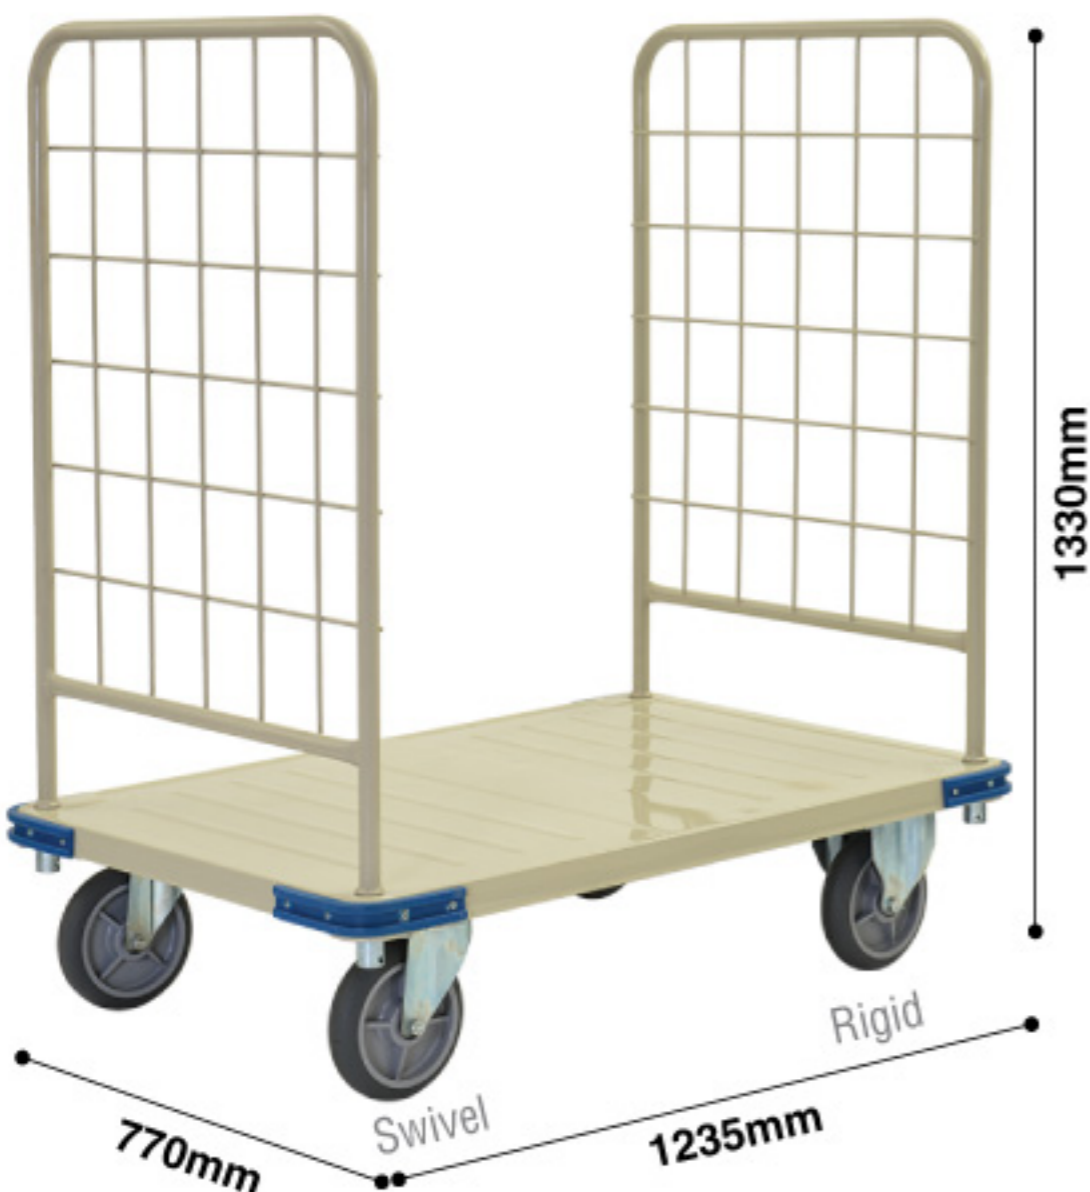

# PLATFORM TROLLEY WITH END GATE

## Metal Trolley 400KG

Product Code	<b>KMT 196</b>
Dimension (mm)	770W x 1235L x 1270H
Capacity (kg)	400
Castor Wheel (mm)	Ø150 Grey TPR wheel 2 swivel & 2 rigid
N.W. (kg)	43
Meas. (m <sup>3</sup> )	0.20

### Features

- 400kg load capacity
- Mounted bumper helps protect walls and furniture
- 1" tubular steel handles
- 4 Castors with 6 inches diameter: 2 swivels and 2 rigid

## Metal Trolley 500KG

Product Code	<b>KMT 198</b>
Dimension (mm)	770W x 1235L x 1330H
Capacity (kg)	500
Castor Wheel (mm)	Ø200 Grey TPR wheel 2 swivel & 2 rigid
N.W. (kg)	51
Meas. (m <sup>3</sup> )	0.20