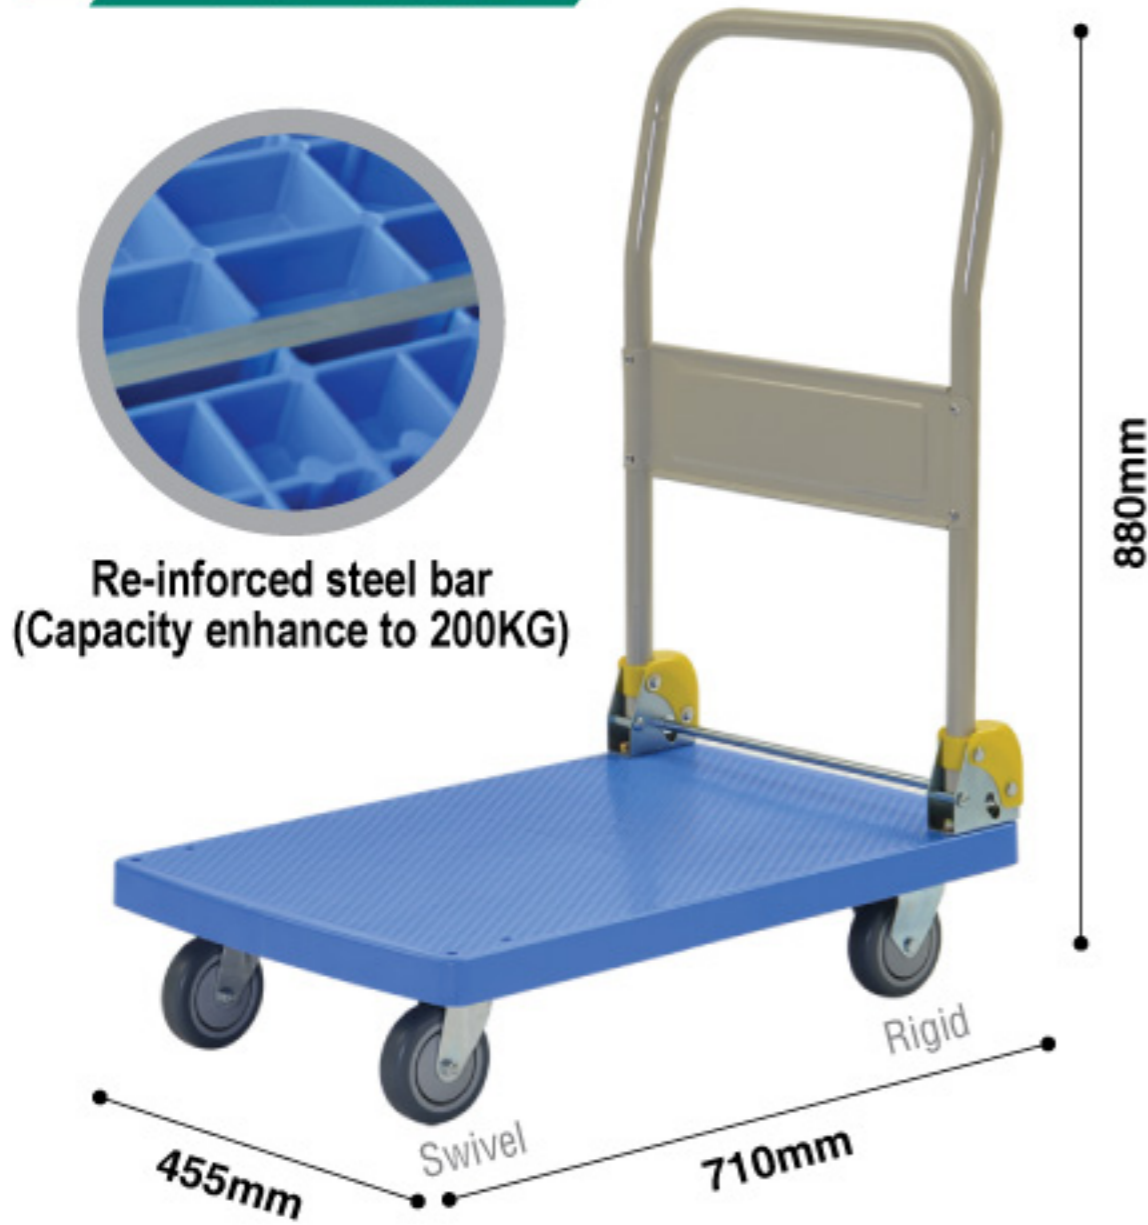

# FOLDABLE HANDLE PVC PLATFORM TROLLEY

## PVC Trolley 200KG

Product Code	<b>KPT 134</b>
Dimension (mm)	455W x 710L x 880H
Capacity (kg)	200
Castor Wheel (mm)	Ø100 Grey TPR wheel 2 swivel & 2 rigid
N.W. (kg)	10.2
Meas. (m <sup>3</sup> )	0.05

### Features

- ↳ 200kg load capacity
- ↳ Tough & light weight general purpose trolley
- ↳ Re-inforced steel bar underneath enhance platform solidness
- ↳ 1" tubular steel handles
- ↳ Non-slip platform surface
- ↳ 4 Casters with 4 inches diameter: 2 swivels and 2 rigid

### Features

- ↳ 350kg load capacity
- ↳ Tough & light weight general purpose trolley
- ↳ Re-inforced steel bar underneath enhance platform solidness
- ↳ 1" tubular steel handles
- ↳ Non-slip platform surface
- ↳ 4 Casters with 5 inches diameter: 2 swivels and 2 rigid