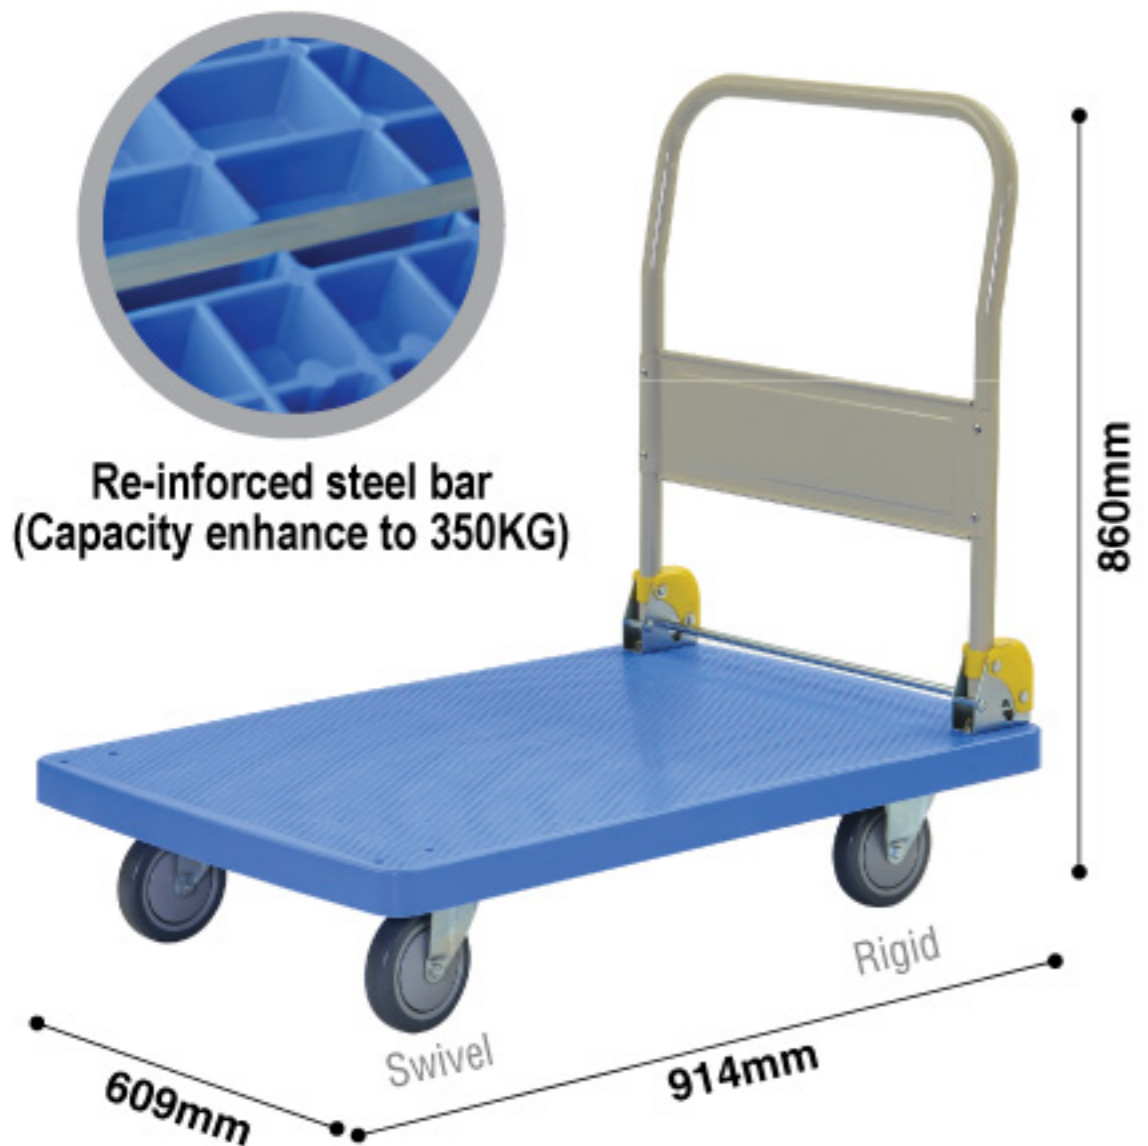

## PVC Trolley 200KG

Product Code	<b>KPT 134</b>
Dimension (mm)	455W x 710L x 880H
Capacity (kg)	200
Castor Wheel (mm)	Ø100 Grey TPR wheel 2 swivel & 2 rigid
N.W. (kg)	10.2
Meas. (m <sup>3</sup> )	0.05

### Features

- ↳ 200kg load capacity
- ↳ Tough & light weight general purpose trolley
- ↳ Re-inforced steel bar underneath enhance platform solidness
- ↳ 1" tubular steel handles
- ↳ Non-slip platform surface
- ↳ 4 Casters with 4 inches diameter: 2 swivels and 2 rigid

## PVC Trolley 350KG

Product Code	<b>KPT 135</b>
Dimension (mm)	609W x 914L x 860H
Capacity (kg)	350
Castor Wheel (mm)	Ø125 Grey TPR wheel 2 swivel & 2 rigid
N.W. (kg)	15.2
Meas. (m <sup>3</sup> )	0.091

### Features

- ↳ 350kg load capacity
- ↳ Tough & light weight general purpose trolley
- ↳ Re-inforced steel bar underneath enhance platform solidness
- ↳ 1" tubular steel handles
- ↳ Non-slip platform surface
- ↳ 4 Casters with 5 inches diameter: 2 swivels and 2 rigid