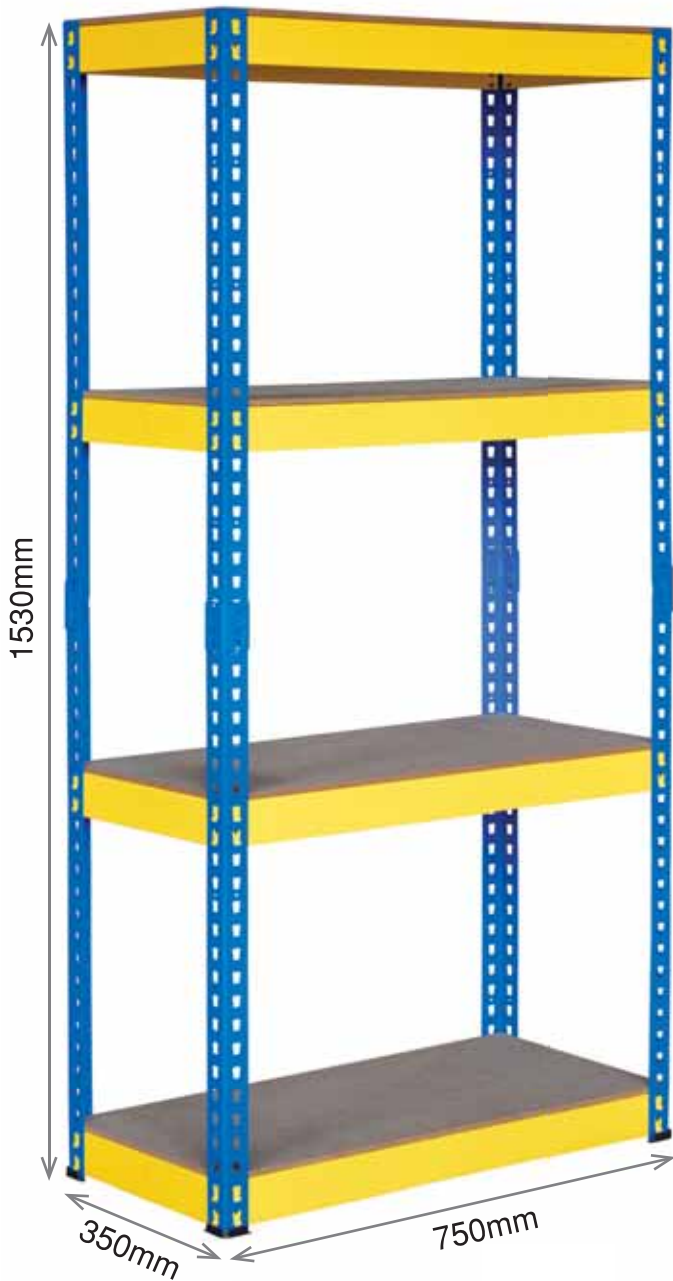

ideal for space

Standard Rack

- Super Strong Roll Formed Steel Framing With Positive Interlocking Beam And Post Connection.
- Unit Measures 1530(H) x 350(D) x 750(L)mm.
- The shelf can be assemble as dividable unit.
- Easy Assembly.
- 80kgs Per Shelf Load.
- Anti-Rust Epoxy Powder Finish.

Specifications :

Product Code	FB 51430
Height (mm)	1530
Depth (mm)	350
Length (mm)	750
Decking Material	High Density Fiber Board
Shelve Level	4
Load Capacity	80kgs UDL / Level
Rack Colour	■ Beam, ■ Angle Post

**Please do include Accessories in your enquiry if required*

2 In 1

All in 1 packing for carry convenience.

Package include :

AP Slim Stopper
Item Code: NH4A