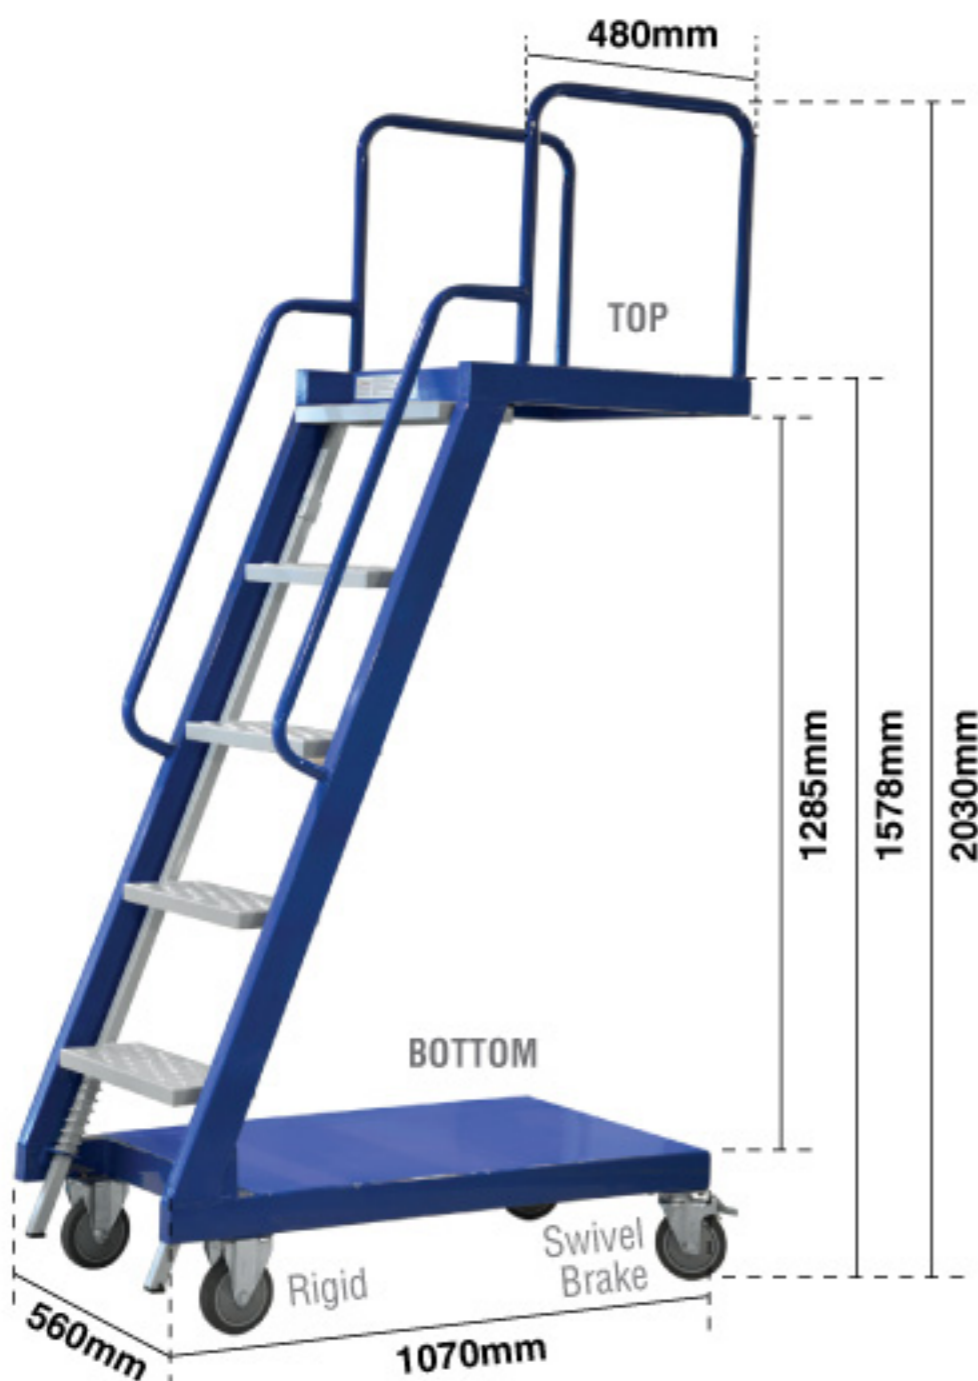

LADDER TROLLEY

Product Code	LT 3
Dimension (mm)	560W x 1070L x 1025H
Overall Height (mm)	1150
M (mm)	730
B (mm)	710
Capacity (kg)	80 (Top), 220 (Bottom)
Ladder Step	3
N.W. (kg)	41
Colour	Beige
Finishing	Epoxy powder coating Electronic zinc plating (ladder)
Castor Wheel (In.)	Ø5 swivel / rigid / swivel with brake

Product Code	LT 5
Dimension (mm)	560W x 1070L x 1578H
Overall Height (mm)	2030
M (mm)	1285
B (mm)	480
Capacity (kg)	60 (Top), 240 (Bottom)
Ladder Step	5
N.W. (kg)	46
Colour	Blue
Finishing	Epoxy powder coating Electronic zinc plating (ladder)
Castor Wheel (In.)	Ø5 swivel / rigid / swivel with brake