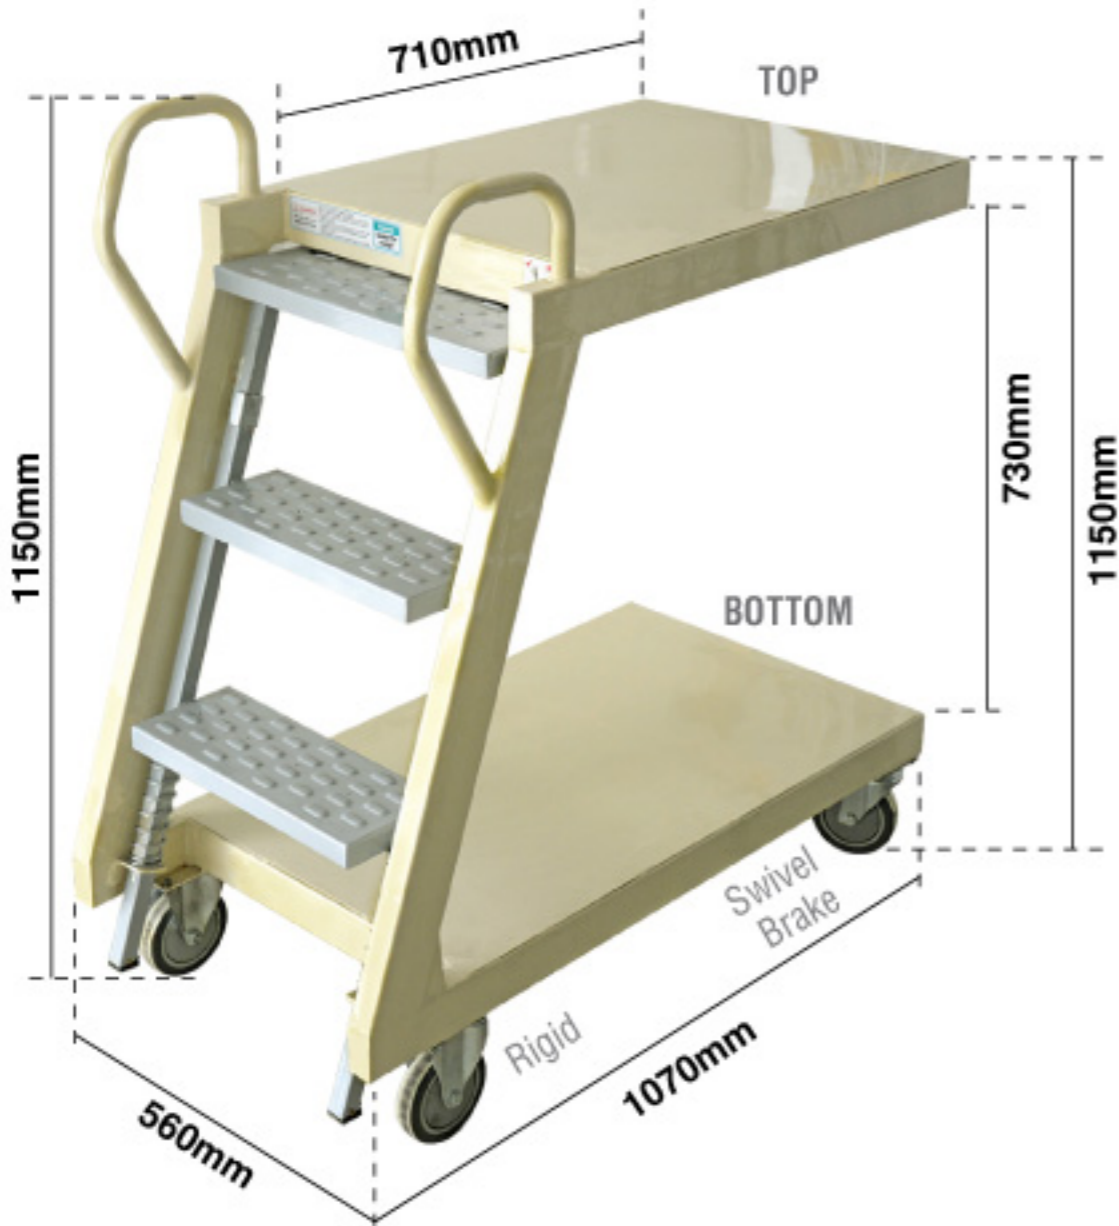

LADDER TROLLEY

Product Code	LT 3
Dimension (mm)	560W x 1070L x 1025H
Overall Height (mm)	1150
M (mm)	730
B (mm)	710
Capacity (kg)	80 (Top), 220 (Bottom)
Ladder Step	3
N.W. (kg)	41
Colour	Beige
Finishing	Epoxy powder coating Electronic zinc plating (ladder)
Castor Wheel (In.)	Ø5 swivel / rigid / swivel with brake

Product Code	LT 5
Dimension (mm)	560W x 1070L x 1578H
Overall Height (mm)	2030
M (mm)	1285
B (mm)	480
Capacity (kg)	60 (Top), 240 (Bottom)
Ladder Step	5
N.W. (kg)	46
Colour	Blue
Finishing	Epoxy powder coating Electronic zinc plating (ladder)
Castor Wheel (In.)	Ø5 swivel / rigid / swivel with brake